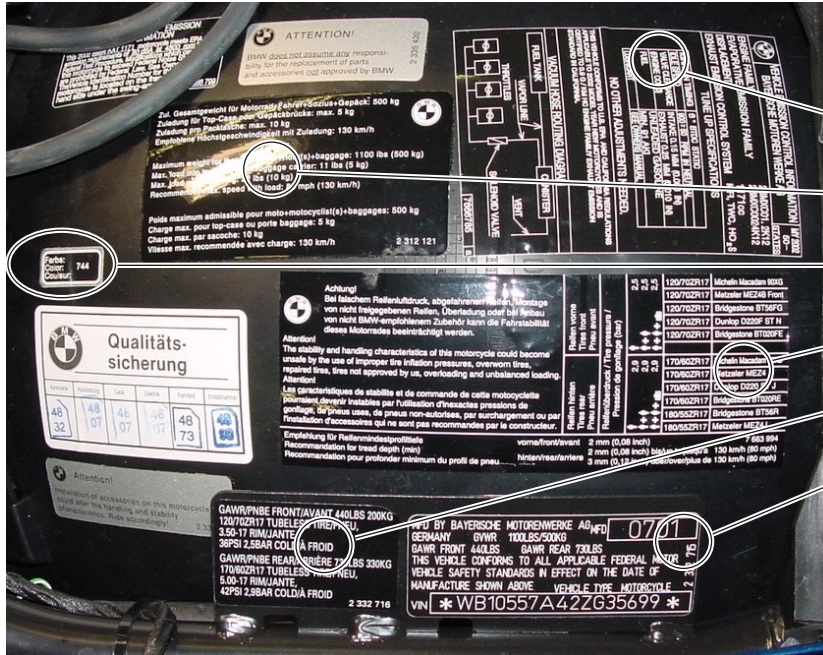

K 1200 RS

VIN, Serial Number and Data Label Locations

Labels found under seat

- Emissions Label
- Maximum Loading
- Finish Code
- Approved Tire Inflation
- Tire/Wheel Data
- Vehicle Safety Standards

VIN stamp on right side frame tab

Gearbox & Engine Serial Numbers